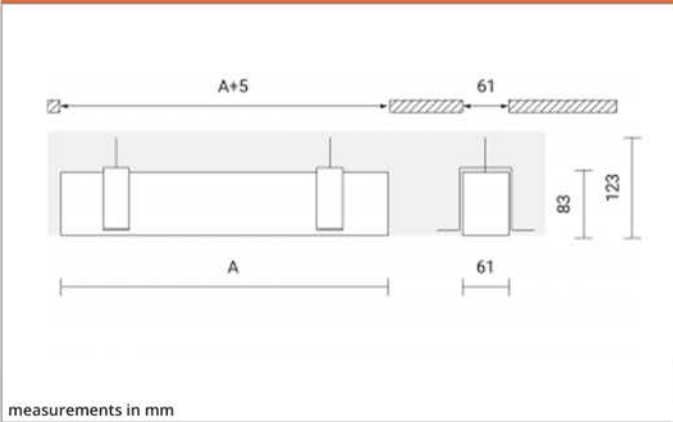

Dimensions

Product details

4000K also available.

	Length (mm)	System Power	Luminous Flux	CCT	CRI	Efficacy	Optic
SPC-SLT1401EM*	1401	25W	2800	3000K	>90	113lm/W	Opal/ Micro-Prismatic
SPC-SLT1681	1681	29W	3350	3000K	>90	117lm/W	Opal/ Micro-Prismatic
SPC-SLT1681EM*	1681	29W	3350	3000K	>90	117lm/W	Opal/ Micro-Prismatic
SPC-SLT1961	1961	35W	3650	3000K	>90	105lm/W	Opal/ Micro-Prismatic
SPC-SLT2241	2241	38W	4100	3000K	>90	108lm/W	Opal/ Micro-Prismatic
SPC-SLT2521	2521	43W	4500	3000K	>90	105lm/W	Opal/ Micro-Prismatic
SPC-SLT2521EM*	2521	43W	4300	3000K	>90	105lm/W	Opal/ Micro-Prismatic

* Integral 3 hour emergency conversion

For more information visit shoplight.lighting