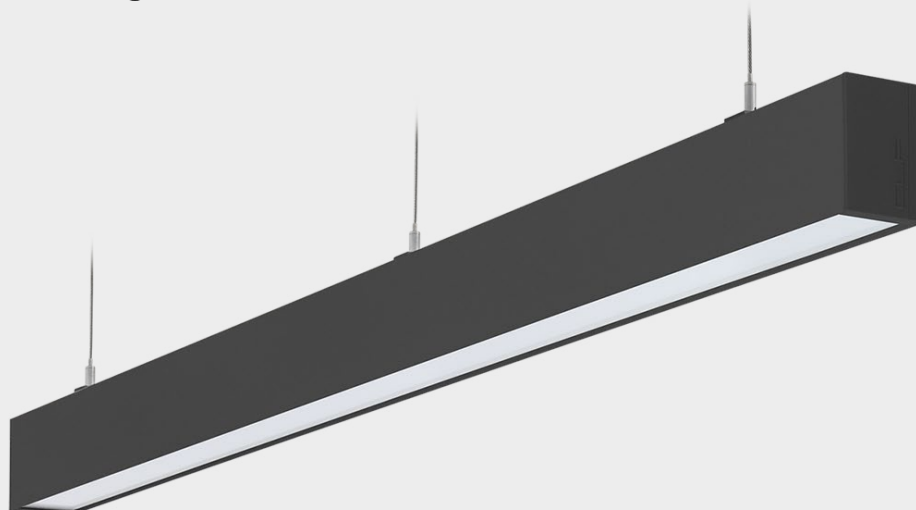

Linear

Steeler Line

Suspended continuous linear pendant luminaire complete with COB LED boards, opal/micro-prismatic diffuser and integral driver

Colours

As standard; White (RAL 9003), Black (RAL 9005) and Grey (RAL 7040)
Special RAL colours available on request
3M vinyl wraps available on request

Light Source

COB LED module
As standard; CRI90 in 2700, 3000, 3500 and 4000K

Reflectors

-

Materials

Housing made of aluminium

Driver

Electronic 50Hz On/off, DALI and Phase Cut
Dimming available

Installation

Surface mounted or suspended

Max Power

103w

Max Lumens

9582

Measurements

IP Rating

IP20

Diffuser

Opal, micro-prismatic or prismatic