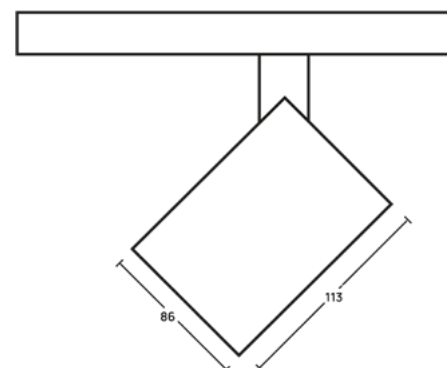

Max Power

27w

Max Lumens

3044

Measurements

IP Rating

IP20

Diffuser