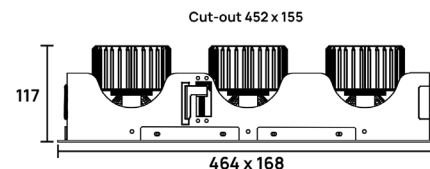

Driver

On/Off, DALI, Phase Cut Dimming and Casambi

Max Power

3 x 40w

Max Lumens

3 x 5200

Measurements

Small

Large