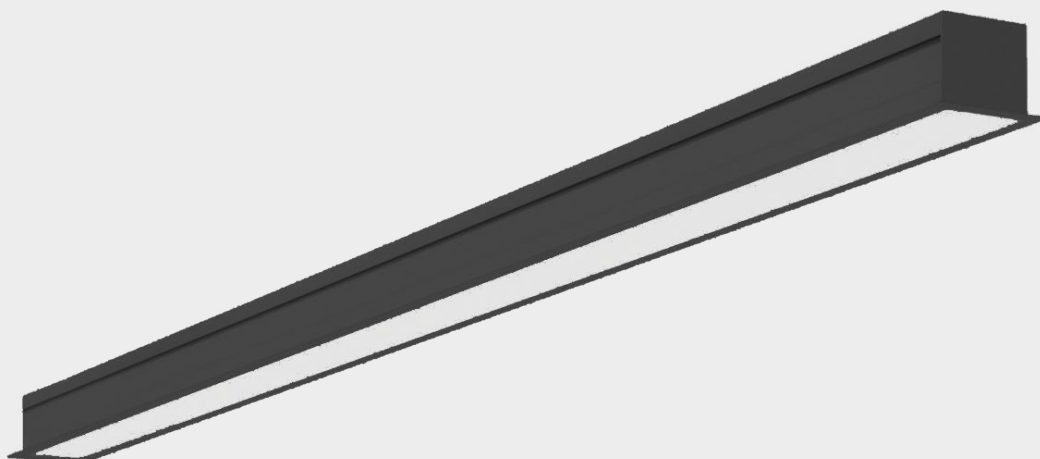

# Steeler Line Recessed

Recessed linear continuous pendant luminaire complete with COB LED boards, opal/micro-prismatic diffuser and integral driver