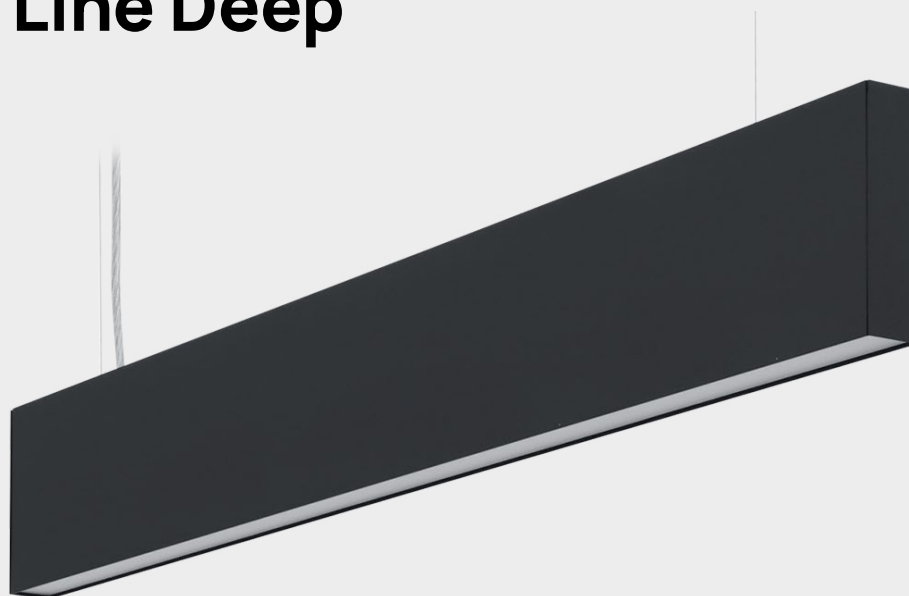

Linear

Steeler Line Deep

Suspended continuous linear pendant luminaire complete with COB LED boards, opal/micro-prismatic diffuser and integral driver

Colours

As standard; White (RAL 9003),
Black (RAL 9005) and Grey (RAL 7040)
Special RAL colours available on request
3M vinyl wraps available on request

Light Source

COB LED module
As standard; CRI90 in 2700, 3000, 3500
and 4000K

Reflectors

-

Materials

Housing made of aluminium

Driver

Electronic 50Hz On/off, DALI and Phase Cut
Dimming available

Installation

Suspended

Max Power

115w

Max Lumens

9591

Measurements

IP Rating