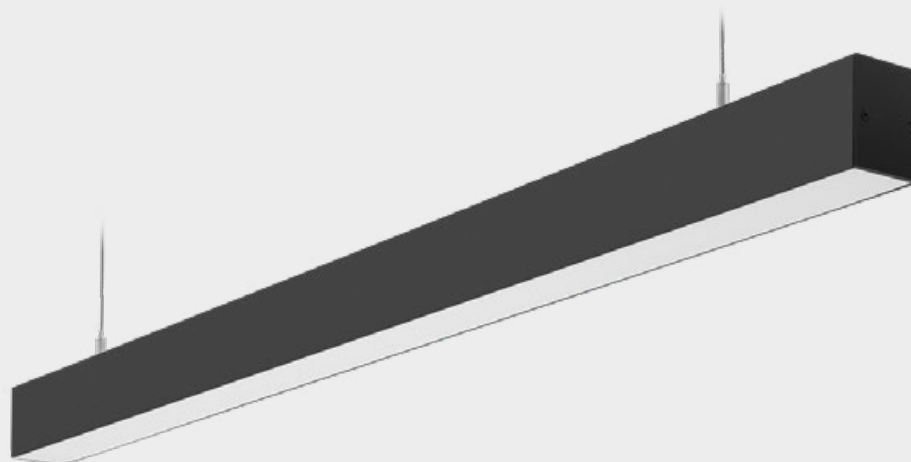

Linear

Steeler Line Mini

Suspended continuous linear pendant luminaire complete with COB LED boards, opal/micro-prismatic diffuser and integral driver

Colours

As standard ■ White (RAL 9003),
Black (RAL 9005) and Grey (RAL 7040)
Special RAL colours available on request
3M vinyl wraps available on request

Light Source

COB LED module
As standard ■ CRI90 in 2700, 3000, 3500
and 4000K

Reflectors

-

Materials

Housing made of aluminium

Driver

Electronic 50Hz On/off, DALI and Phase Cut
Dimming available

Installation

Suspended

Max Power

51w

Max Lumens

4791

Measurements

IP Rating