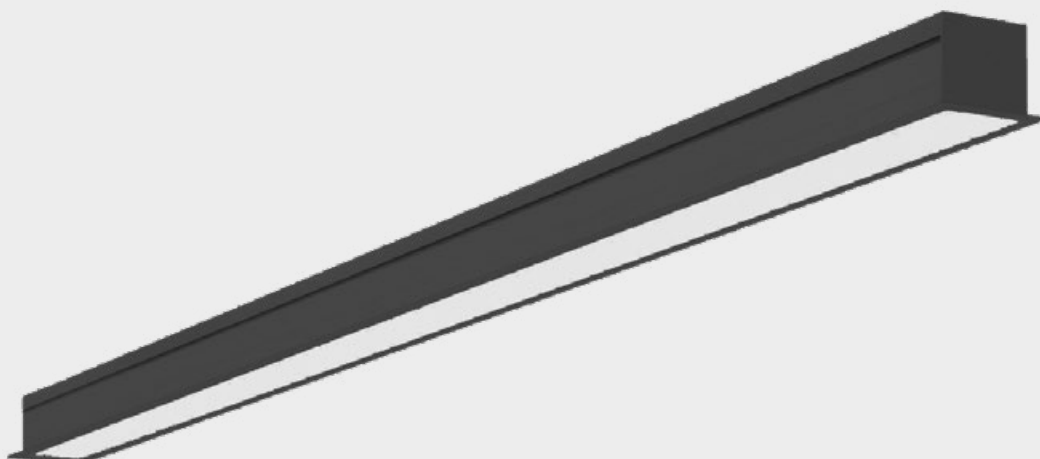

Steeler Line Recessed

Recessed linear continuous pendant luminaire complete with COB LED boards, opal/micro-prismatic diffuser and integral driver

Colours

As standard ■ White (RAL 9003),
Black (RAL 9005) and Grey (RAL 7040)
Special RAL colours available on request

Light Source

COB LED module
As standard ■ CRI90 in 2700, 3000, 3500
and 4000K

Reflectors

-

Materials

Housing made of aluminium

Driver

Electronic 50Hz On/off, DALI and Phase Cut
Dimming available

IP20

Diffuser

Opal, micro-prismatic or prismatic