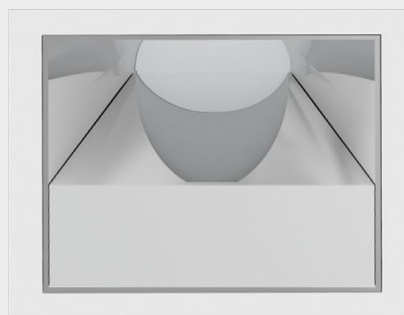

Radia Wallwasher

Recessed fully adjustable spotlight complete with COB LED module, reflector, lens and remote electronic driver. Trimless housing available.

Colours

As standard; white (RAL 9003),
black (RAL 9005)
Special RAL colours available on request

Light Source

COB LED module
As standard; CRI90 in 2700, 3000 and 4000K

Reflectors

Asymmetric

Materials

Housing & reflector made of die-cast
aluminium

Driver

Electronic 50Hz On/off
DALI Dimming available