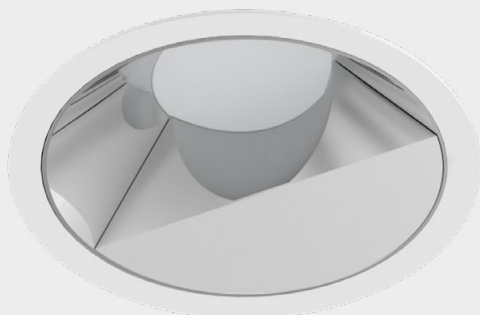

Radia Wallwasher

Recessed fully adjustable spotlight complete with COB LED module, reflector, lens and remote electronic driver. Trimless housing available.

Colours

As standard; white (RAL 9003),
black (RAL 9005)
Special RAL colours available on request

Light Source

COB LED module
As standard; CRI90 in 2700, 3000 and 4000K

Reflectors

Asymmetric

Materials

Housing & reflector made of die-cast
aluminium

Driver

Electronic 50Hz On/off
DALI Dimming available

Installation

Recessed

Max Power

22W

Max Lumens

700

Measurements

IP Rating