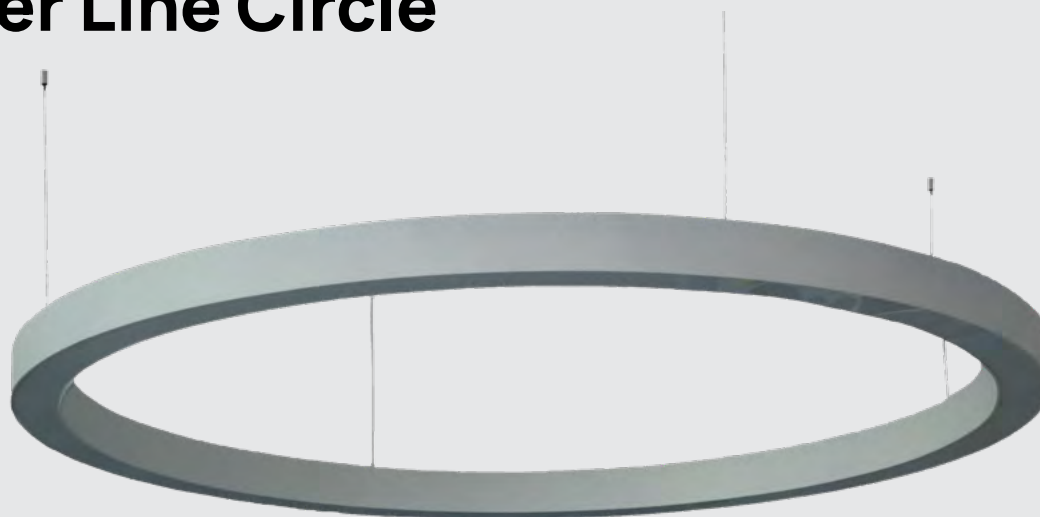

# Steeler Line Circle

Suspended circular pendant luminaire complete with COB LED boards, opal/ micro-prismatic diffuser and integral driver