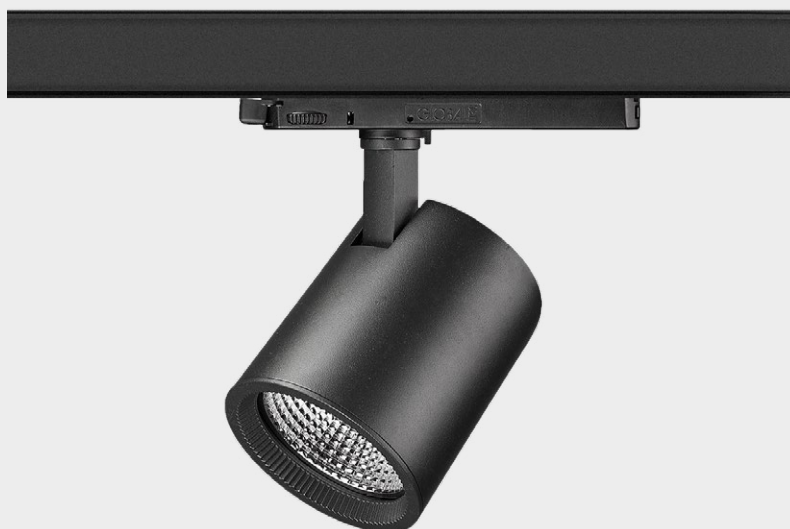

# Titan GS-HE

Track mounted fully adjustable spotlight complete with increased efficiency COB LED module, reflector and track mounted integral electronic driver

## Light Source

COB LED module  
As standard; CRI90 in 2700, 3000, 3500 and 4000K  
Fashion in 3100, 3200 and 3500K  
Food in 2400 (bakery), 3100 (meat) and 2000K (pink meat)

## Materials

Housing & reflector made of die-cast aluminium, track adaptor made from thermoplastic

## Luminaire Lumens/Watt

Up to 151