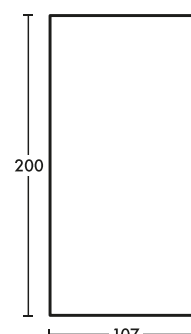

4789

Measurements

Luminaire Lumens/Watt

Up to 136

IP Rating

IP20

shoplight.lighting

+44 (0)1733 345265