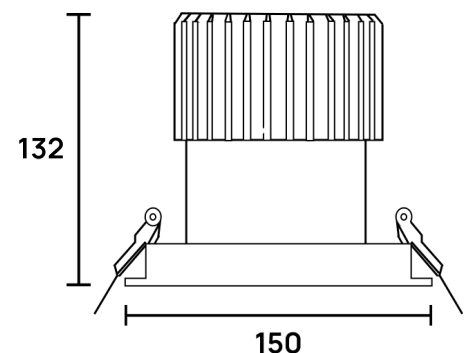

Light Source

COB LED module
CRI90; 2700, 3000, 3500 and 4000K
Food: 2400K (Bakery)

Reflectors

55-degree

Materials

Housing made of aluminium, reflector made of polycarbonate

Installation

Recessed

Driver

On/Off, DALI, Phase Cut Dimming and Casambi

Max Power

37w

Max Lumens

3673

Measurements

Cut-out \varnothing 140