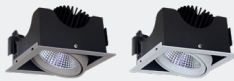

# Maverick CS

A single recessed gimbal spotlight featuring a 25-degree tilt, equipped with a COB LED module, reflector, and a remote electronic driver.

## Colours

White (RAL 9003)  
 Black (RAL 9005)  
 Grey (RAL 7040)  
 Special RAL colours available on request

## Light Source

COB LED module  
 CRI90; 2700, 3000, 3500 and 4000K  
 Premium White; 3000K  
 Food; 2400K (Bakery)

## Materials

Housing and reflector made of aluminium