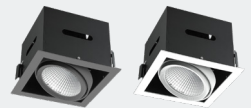

# Maverick CS

A single recessed gimbal spotlight featuring a 25-degree tilt, equipped with a COB LED module, reflector, and a remote electronic driver.

## Colours

White (RAL 9003)  
 Black (RAL 9005)  
 Grey (RAL 7040)  
 Special RAL colours available on request

## Materials

Housing and reflector made of aluminium