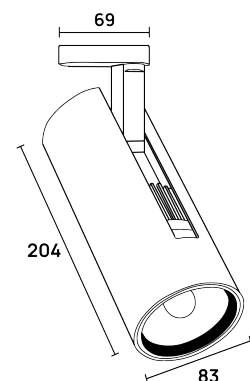

Installation

Mounted to Global 3-circuit lighting track (surface, suspended & recessed)

Driver

On/Off

Reflectors

15, 25, 40 or 60-degree

Max Power

27w

Max Lumens

2925

Luminaire Lumens/Watt

Up to 107

Measurements

shoplight.lighting
+44 (0)1733 345265