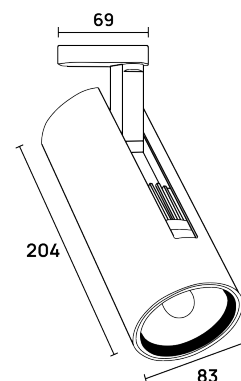

Installation

Mounted to Global 3-circuit lighting track (surface, suspended & recessed)

Driver

On/Off

Reflectors

15, 25, 40 or 60-degree

Max Power

27w

Max Lumens

2925

Luminaire Lumens/Watt

Up to 107

Measurements

shoplight.lighting
+44 (0)1733 345265