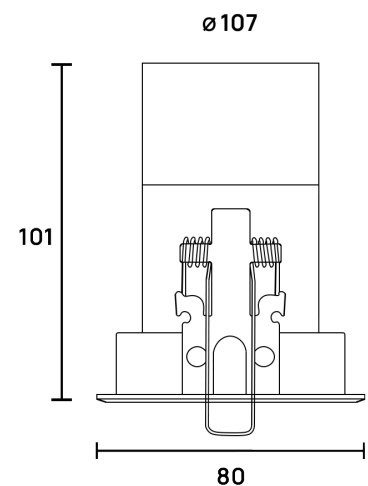

Light Source

COB LED module
CRI90; 2700, 3000, 3500 and 4000K
Food; 2400K (Bakery)

Reflectors

18, 28, 40-degree

Materials

Housing made of aluminium, reflector made of plastic and cover made of glass

Installation

Recessed

Driver

On/Off, DALI, Phase Cut Dimming and Casambi

Max Power

14w

Max Lumens

1613

Measurements