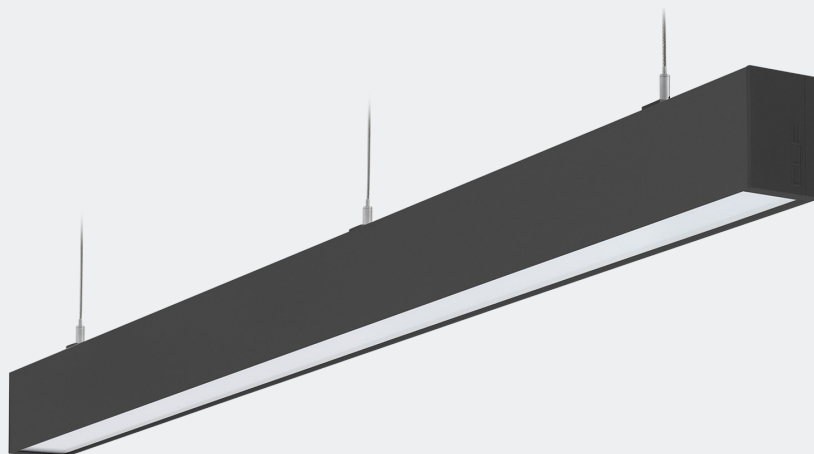

Linear

# Steeler Line Pendant

Continuous linear pendant luminaire complete with COB LED boards, opal/micro-prismatic diffuser and integral driver.