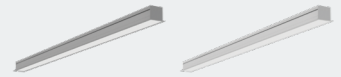

Linear

# Steeler Line Recessed

Recessed linear continuous pendant luminaire complete with COB LED boards, opal/micro-prismatic diffuser and integral driver.