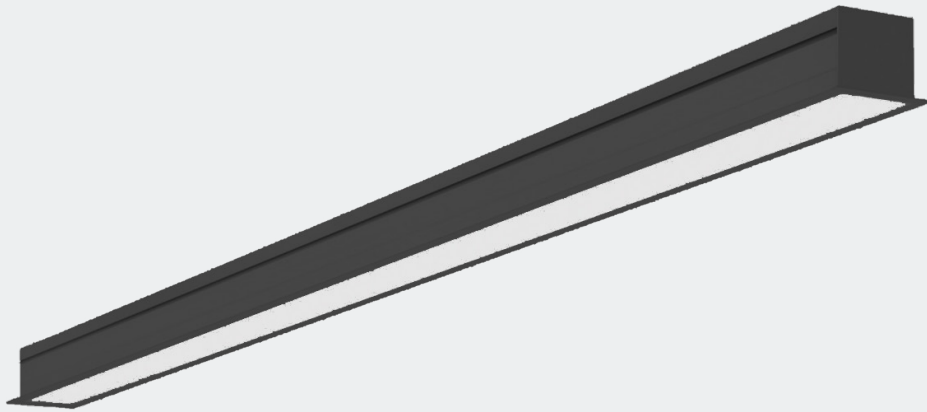

Linear

# Steeler Line Recessed

Recessed linear continuous pendant luminaire complete with COB LED boards, opal/micro-prismatic diffuser and integral driver.