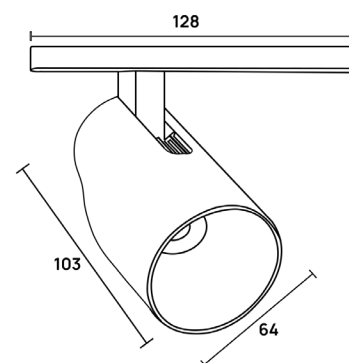

Measurements

shoplight.lighting
+44 (0)1733 345265